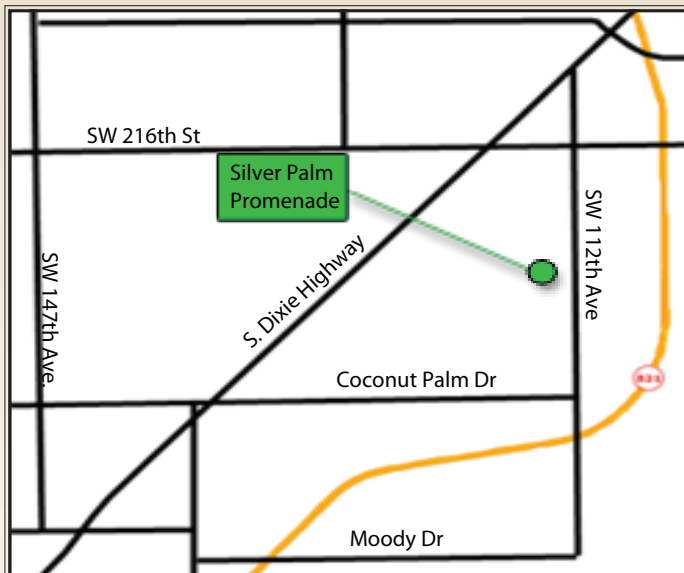

Promenade at Silver Palm

Miami, Florida

Silver Palm is located at the SWC of SW 112th Ave. and SW 232nd Street.

Publix

Food & Pharmacy
 Subway
 Lee Spa
 Royce Cleaners
 China Palace
 Metro PCS
 Hair Doctors
 Smoke Zone