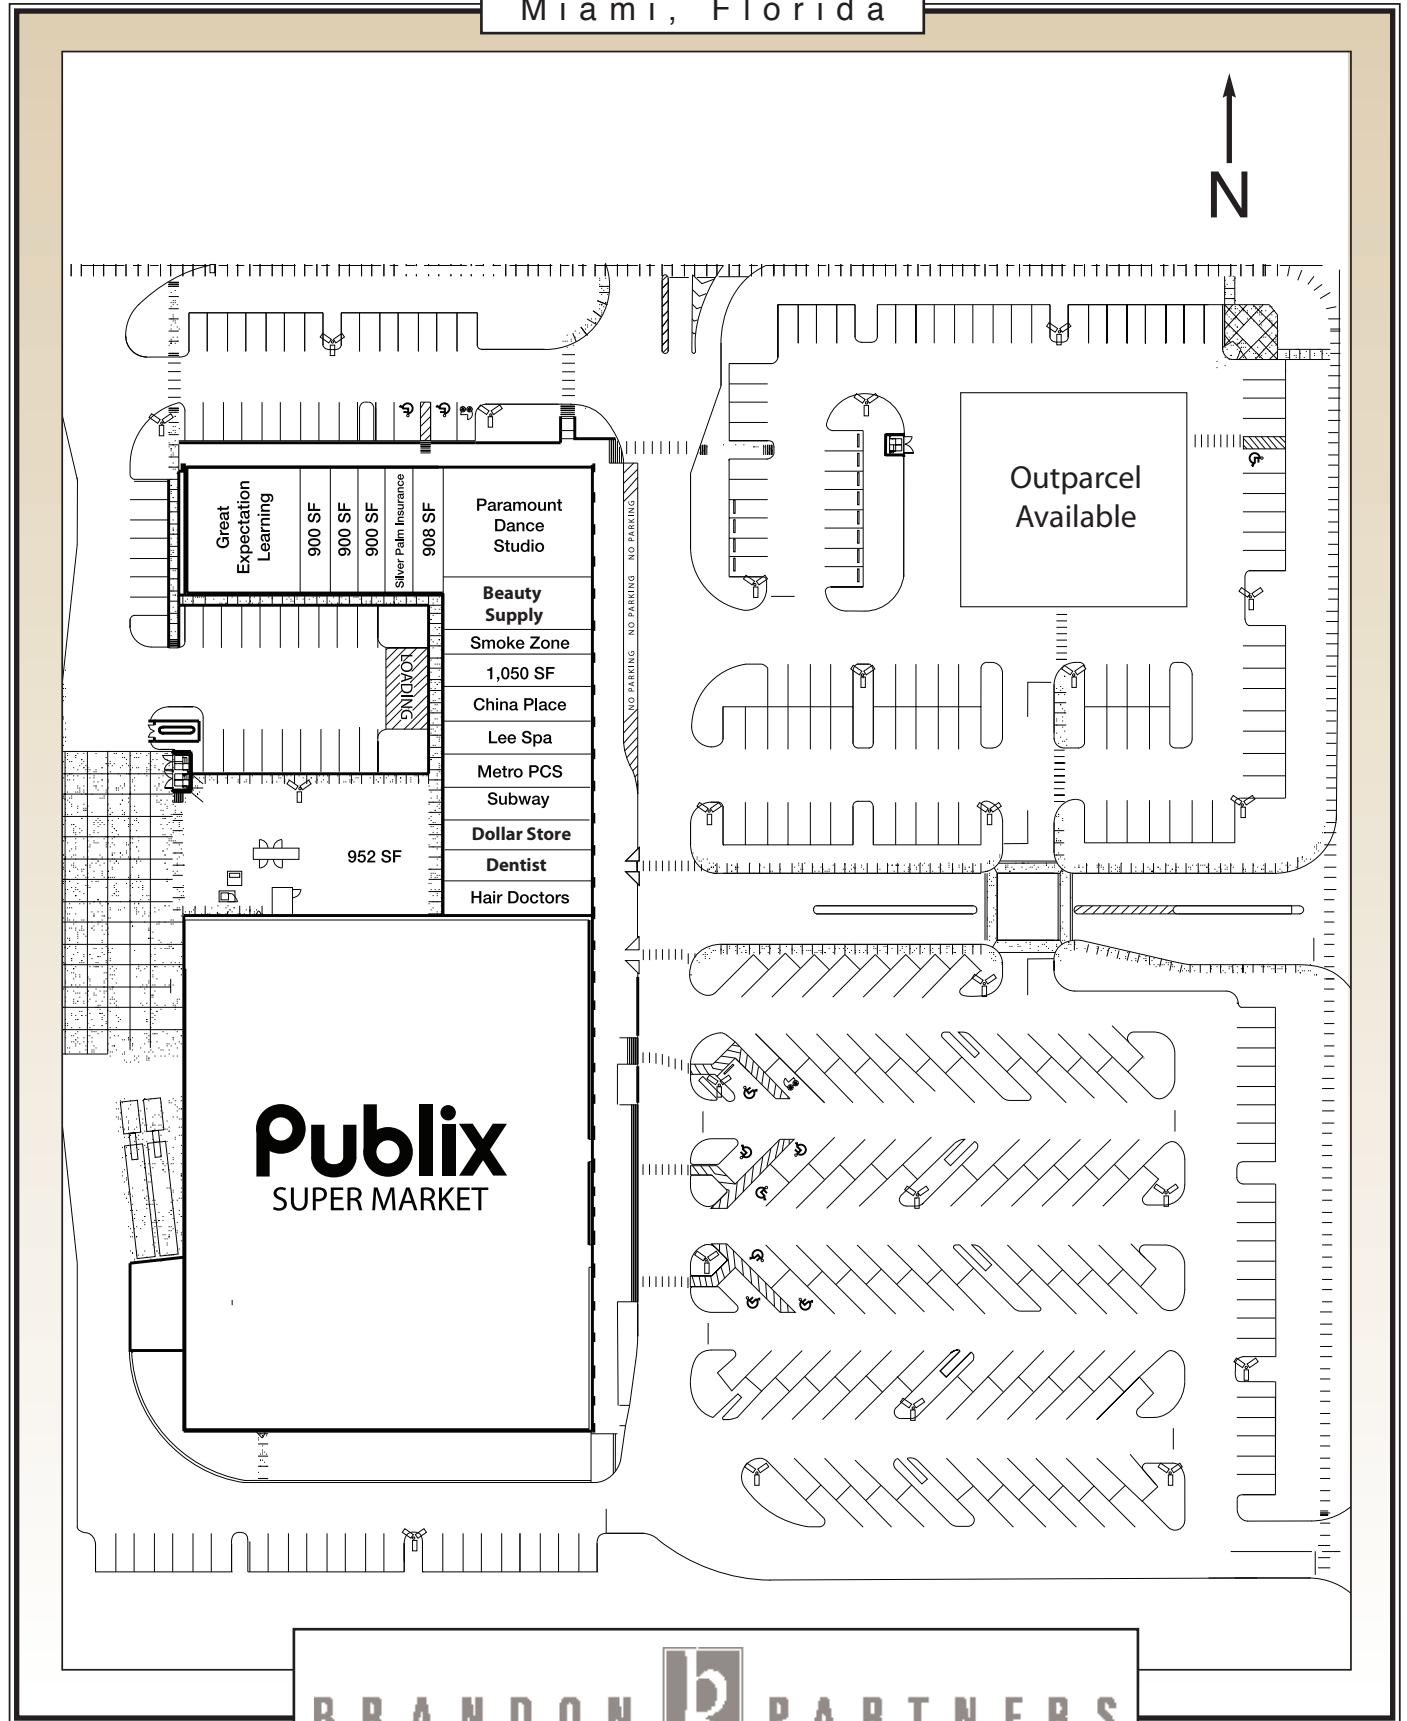

Promenade at Silver Palm

Miami, Florida

BRANDON PARTNERS